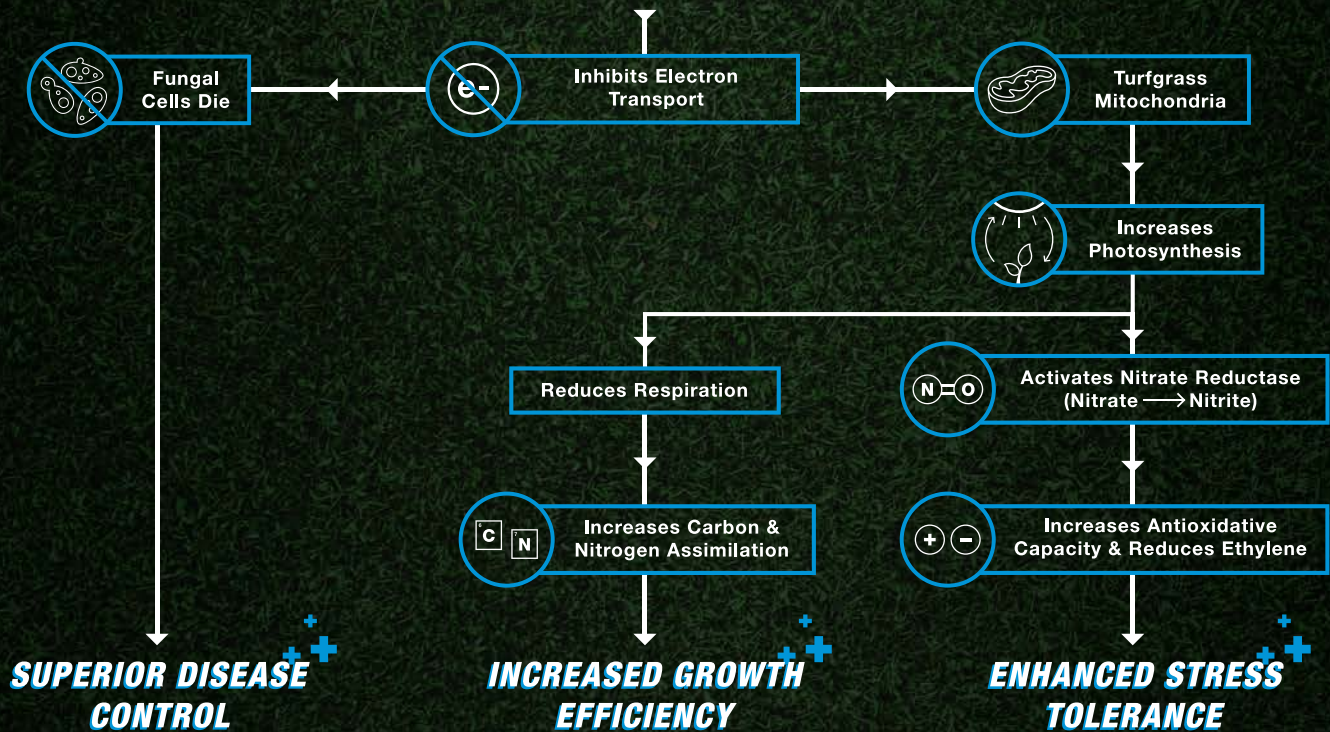

BUILD A FOUNDATION OF

PLANT HEALTH

Intrinsic® brand fungicides are powerful by design, delivering incredible plant health benefits to help your turf achieve peak performance. See how it works:

Lexicon
Intrinsic Brand Fungicide

Honor
Intrinsic Brand Fungicide

Navicon
Intrinsic Brand Fungicide

Pillar G
Intrinsic Brand Fungicide

Insignia SC
Intrinsic Brand Fungicide

Increased Nitrogen + Increased Carbon + Decreased Ethylene = More Growth & Reduced Stress

Let us help you get your program on the path to greatness with the right Intrinsic brand fungicides for your needs.

Visit us online at: betterturf.basf.us/Intrinsic

BASF
We create chemistry