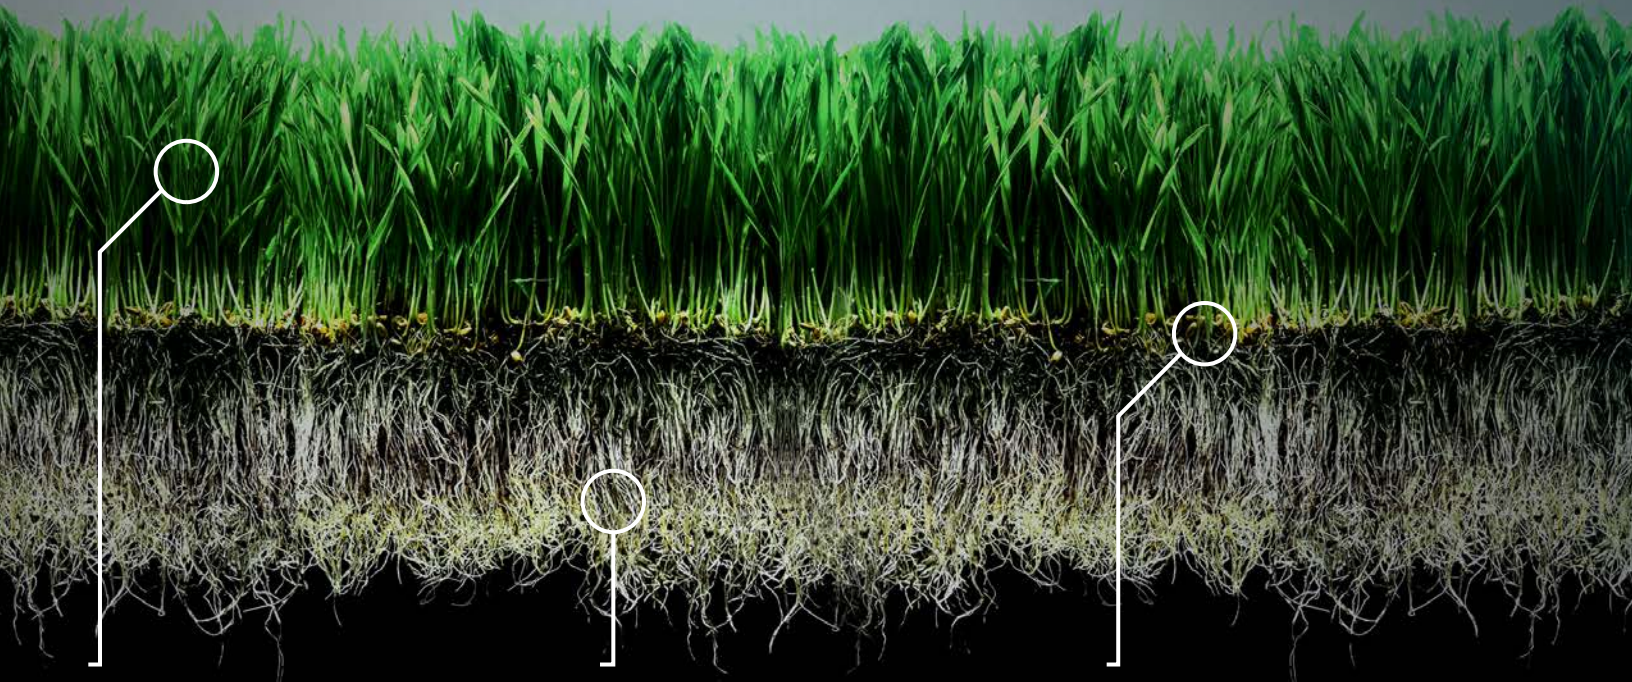

We create chemistry

SUCCESS ISN'T AN ACCIDENT - IT'S A

SCIENCE

When it comes to turfgrass performance, you expect greatness because greatness is the expectation. Intrinsic® brand fungicides have set the gold standard by delivering results that help superintendents take their courses to the next level. As the first fungicide brand that officially achieved EPA approval for its plant health benefits, these foundational products give you the power to control disease, enhance growth and grow more resilient turf from the roots up.

SUPERIOR DISEASE CONTROL

Intrinsic brand fungicides inhibit mitochondrial respiration in fungi, preventing disease from spreading so your turf can preserve energy and thrive while **controlling up to 28 of the toughest turfgrass diseases with up to 28-day residual.**

INCREASED GROWTH EFFICIENCY

Intrinsic brand fungicides maximize the photosynthetic process of turfgrass, **helping your turf grow stronger and more resilient from the inside out compared to turf treated with competitive products.**

ENHANCED STRESS TOLERANCE

Turfgrasses treated with Intrinsic brand fungicides **grow dramatically longer, denser root systems than the competition,** improving the resilience of your course in the face of environmental stress, such as heat, cold and drought, and mechanical stress, such as aeration.