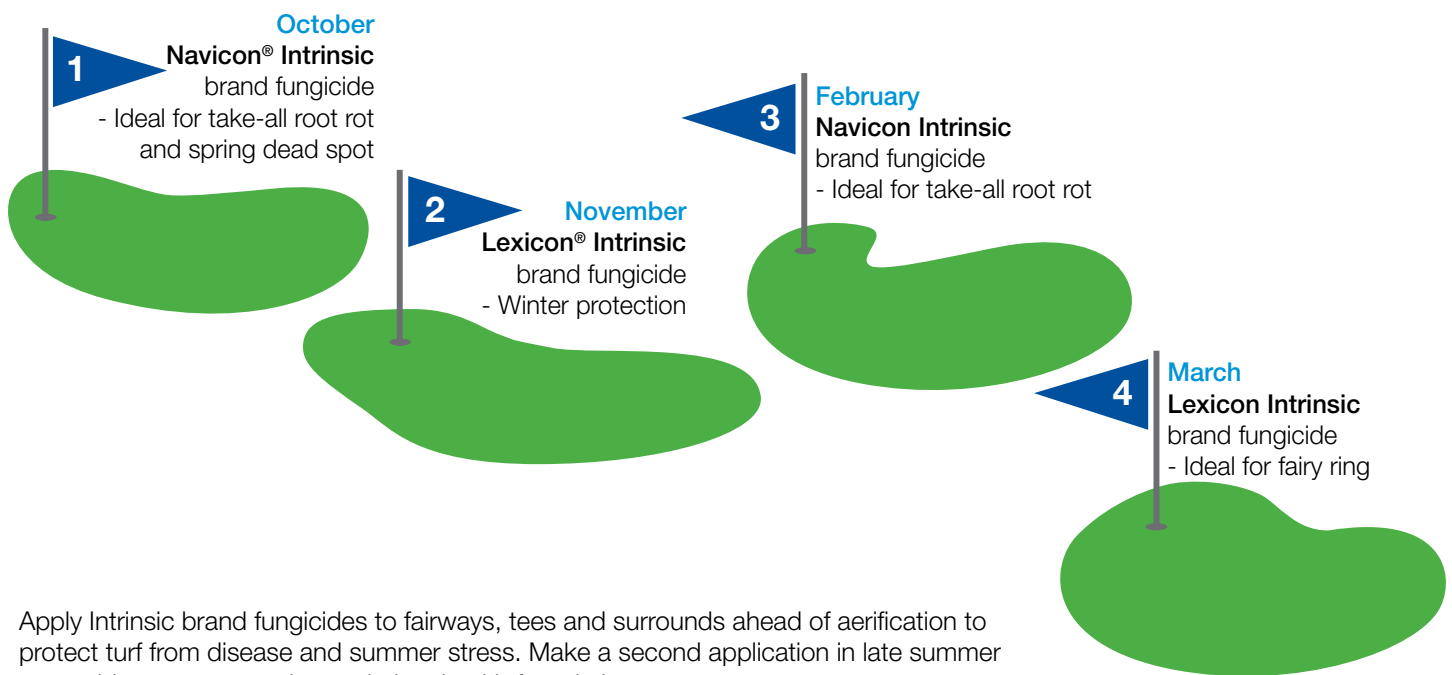

# BASF Intrinsic Holiday Spray Program – Warm Season Guide

The BASF Holiday Spray program is an easy-to-follow agronomic program designed to help your course thrive under the toughest conditions. Apply **Intrinsic®** brand fungicides throughout the year to protect your warm-season greens, fairways and tees from heavy disease pressure and winter stressors like reduced sunlight and cooler temperatures.

Apply Intrinsic brand fungicides to fairways, tees and surrounds ahead of aerification to protect turf from disease and summer stress. Make a second application in late summer to provide storm protection and plant health foundation.

**May - July**  
**Lexicon Intrinsic** brand fungicide  
**Navicon Intrinsic** brand fungicide  
**Honor® Intrinsic** brand fungicide  
- Ahead of aerification

**Mid-August through Mid-September**  
**Navicon Intrinsic** brand fungicide  
- Ideal for take-all root rot  
- Storm protection