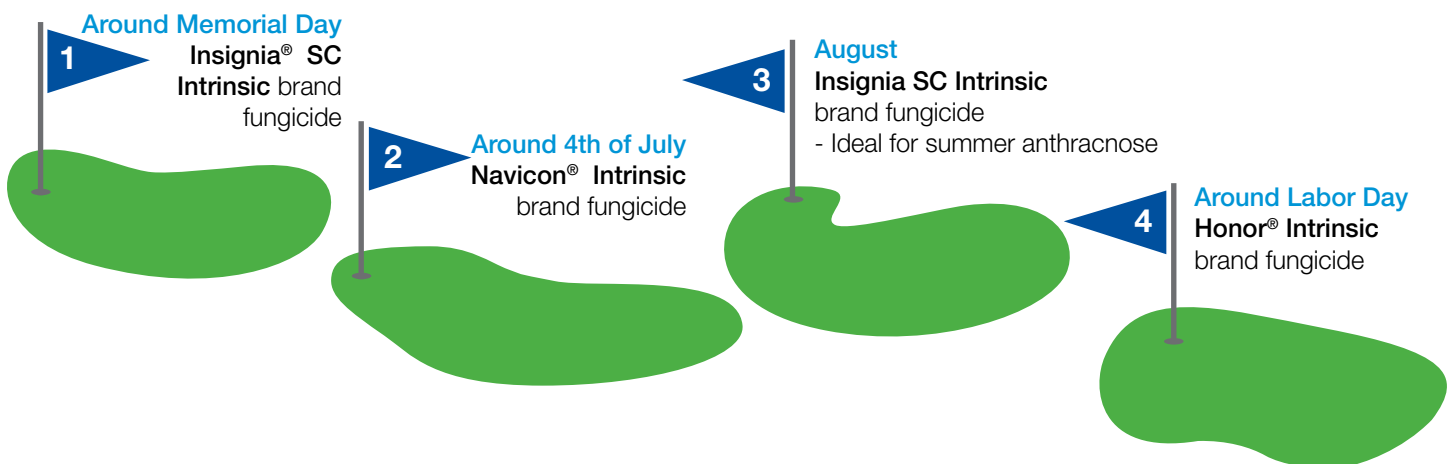

# BASF Intrinsic Holiday Spray Program Cool-Season Turf Guide for Nassau and Suffolk Counties

The BASF Holiday Spray Program is an easy-to-follow agronomic program designed to help your course thrive under the toughest conditions. Apply **Intrinsic**<sup>®</sup> brand fungicides around major summer holidays to protect your cool-season greens, fairways and tees from heavy disease pressure and summer stressors like heat, humidity and heavy traffic.

## FAIRWAYS and TEES

**During May**  
**Honor Intrinsic** brand fungicide  
or **Insignia SC Intrinsic** brand fungicide

**During July**  
**Insignia SC Intrinsic** brand fungicide  
or **Navicon Intrinsic** brand fungicide

**Mid-August to mid-September**  
**Insignia SC Intrinsic** brand fungicide  
or **Honor Intrinsic** brand fungicide  
- Ideal for dollar spot prep

To learn more about the BASF Intrinsic Holiday Spray Program, visit [betterturf.basf.us/holidayspray](http://betterturf.basf.us/holidayspray).