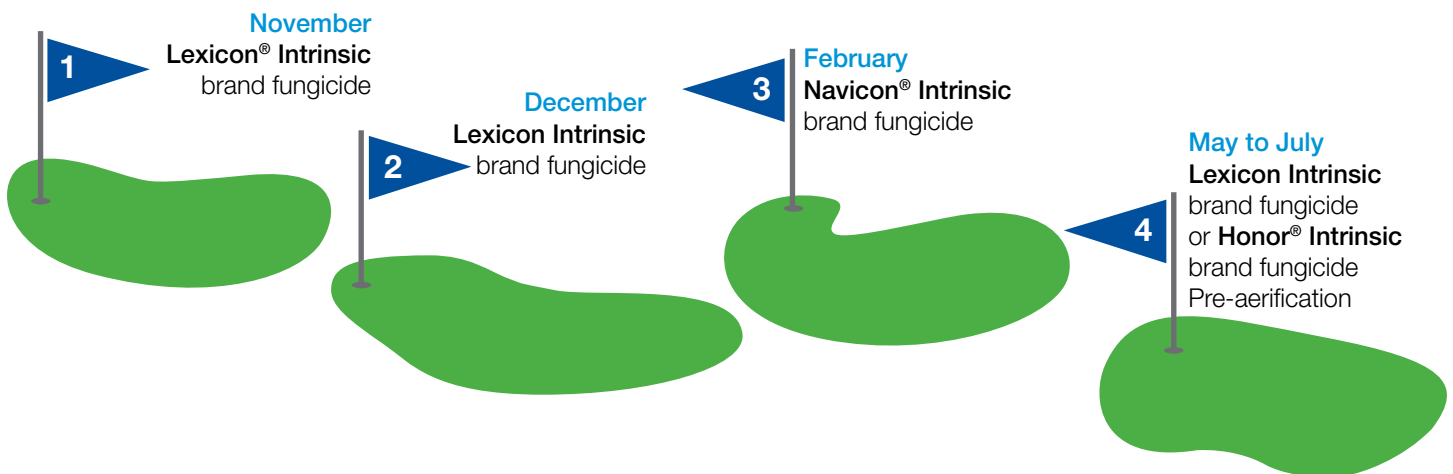

BASF Intrinsic Holiday Spray Program Warm-Season Turf Guide for South Florida, Gulf Coast & Puerto Rico

The BASF Holiday Spray Program is an easy-to-follow agronomic program designed to help your course thrive under the toughest conditions. Apply **Intrinsic®** brand fungicides throughout the year to protect your warm-season greens, fairways and tees from heavy disease pressure and winter stressors like reduced sunlight and cooler temperatures.

GREENS

FAIRWAYS

October
Aramax™ Intrinsic brand fungicide
or Navicon Intrinsic brand fungicide

February
Aramax Intrinsic brand fungicide

May to July
Honor Intrinsic brand fungicide
Pre-aerification

To learn more about the BASF Intrinsic Holiday Spray Program, contact your BASF representative or visit betterturf.basf.us/holidayspray.

Always read and follow label directions.

Aramax is a trademark of BASF; Honor, Intrinsic, Lexicon and Navicon are registered trademarks of BASF.
©2024 BASF Corporation.
All rights reserved. PSS 24-30-514