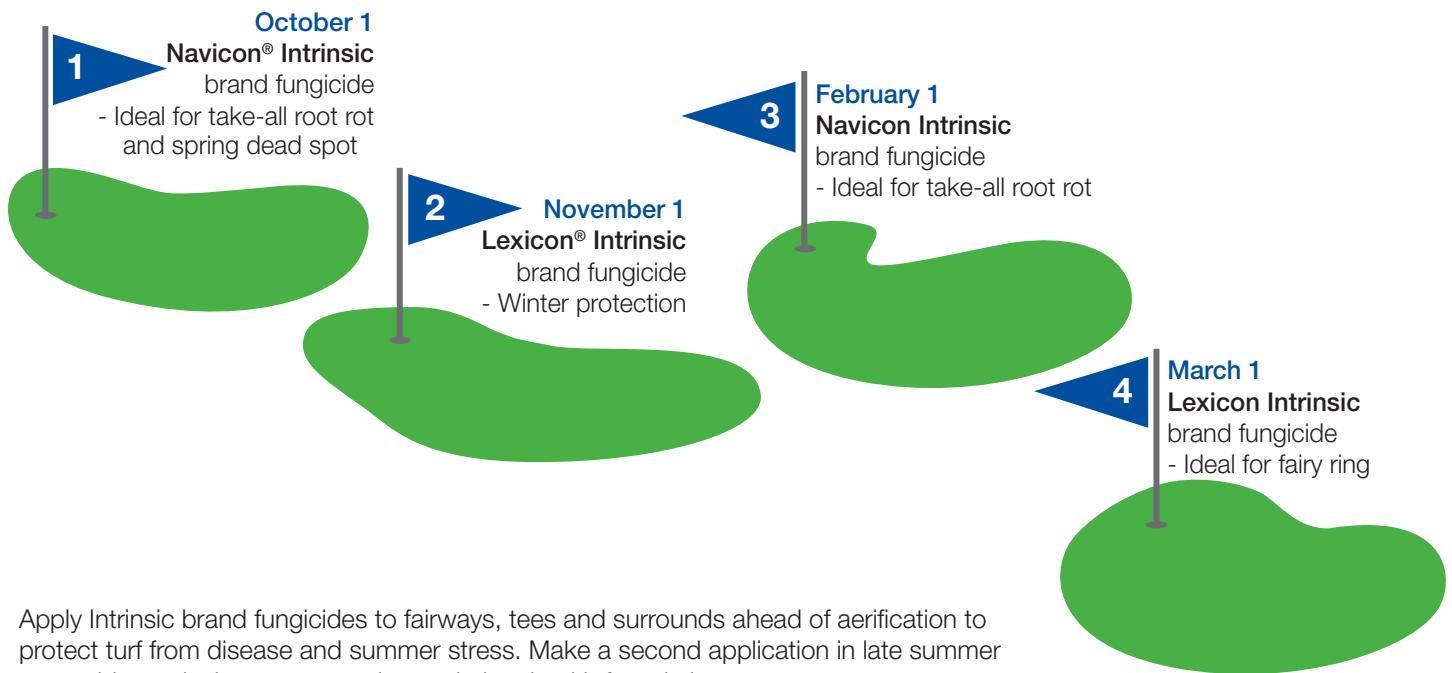

# Holiday Spray Program – Warm Season Guide

The BASF Holiday Spray program is an easy-to-follow agronomic program designed to help your course thrive under the toughest conditions. Apply **Intrinsic**® brand fungicides throughout the year to protect your warm-season greens, fairways and tees from heavy disease pressure and winter stressors like reduced sunlight and cooler temperatures.

Apply Intrinsic brand fungicides to fairways, tees and surrounds ahead of aerification to protect turf from disease and summer stress. Make a second application in late summer to provide tropical storm protection and plant health foundation.

**May 1 - July 31**  
**Lexicon Intrinsic** brand fungicide  
**Navicon Intrinsic** brand fungicide  
**Honor® Intrinsic** brand fungicide  
- Ahead of aerification

**August 15 - September 15**  
**Navicon Intrinsic** brand fungicide  
- Ideal for take-all root rot  
- Tropical storm protection